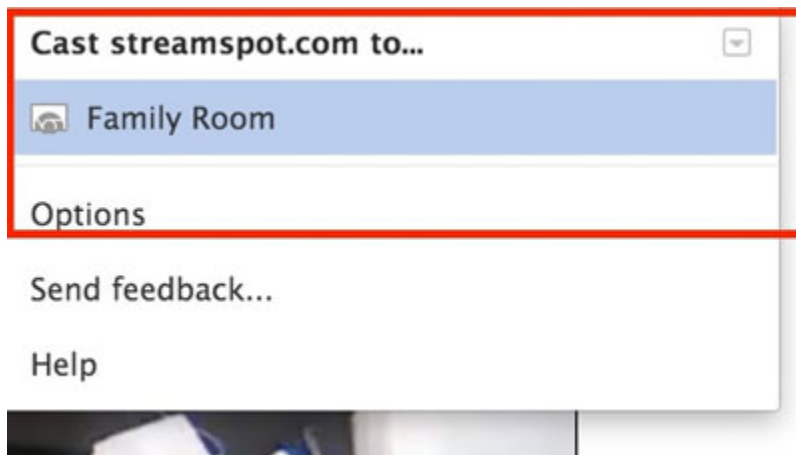

Google's [Chromecast](#) is a revolutionary device that allows viewers to "cast" content from a Google Chrome browser directly to television. **Requirements:**

NOTE: The Chromecast device and the device playing your stream must be connected to the same network.

- Google Chrome with the Chromecast extension [downloaded](#) and enabled.

Instructions:

1. During a live or on-demand broadcast, you will see the Chromecast icon in the top-right of your player.

2. Choose the appropriate Chromecast device from the list (please note that there may be more than one on your network).